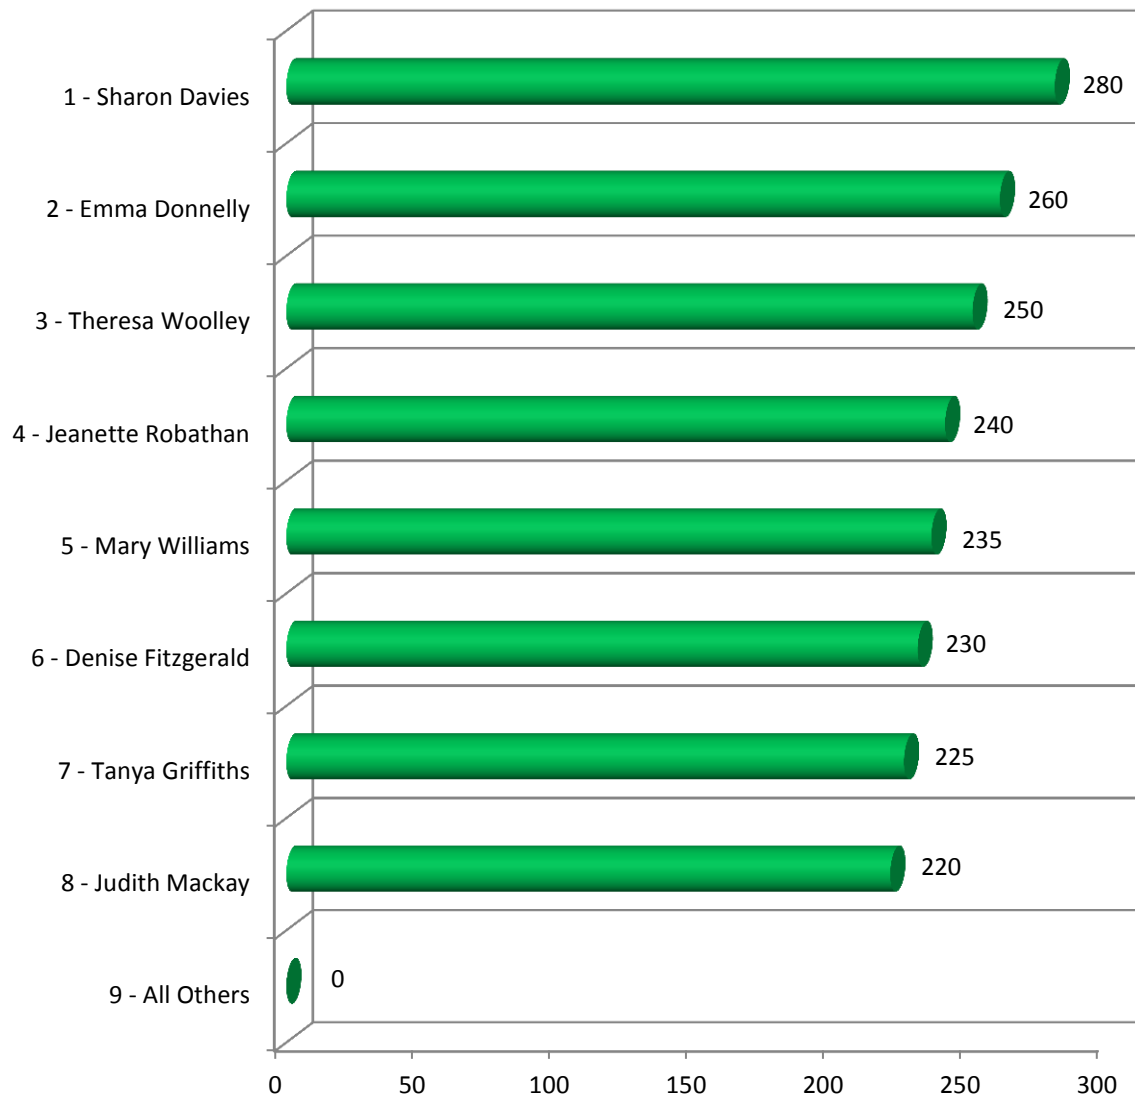

Ladies' Club Championship

Ladies' Warwickshire Road Race League

Men's Club Championship

Men's Warwickshire Road Race League