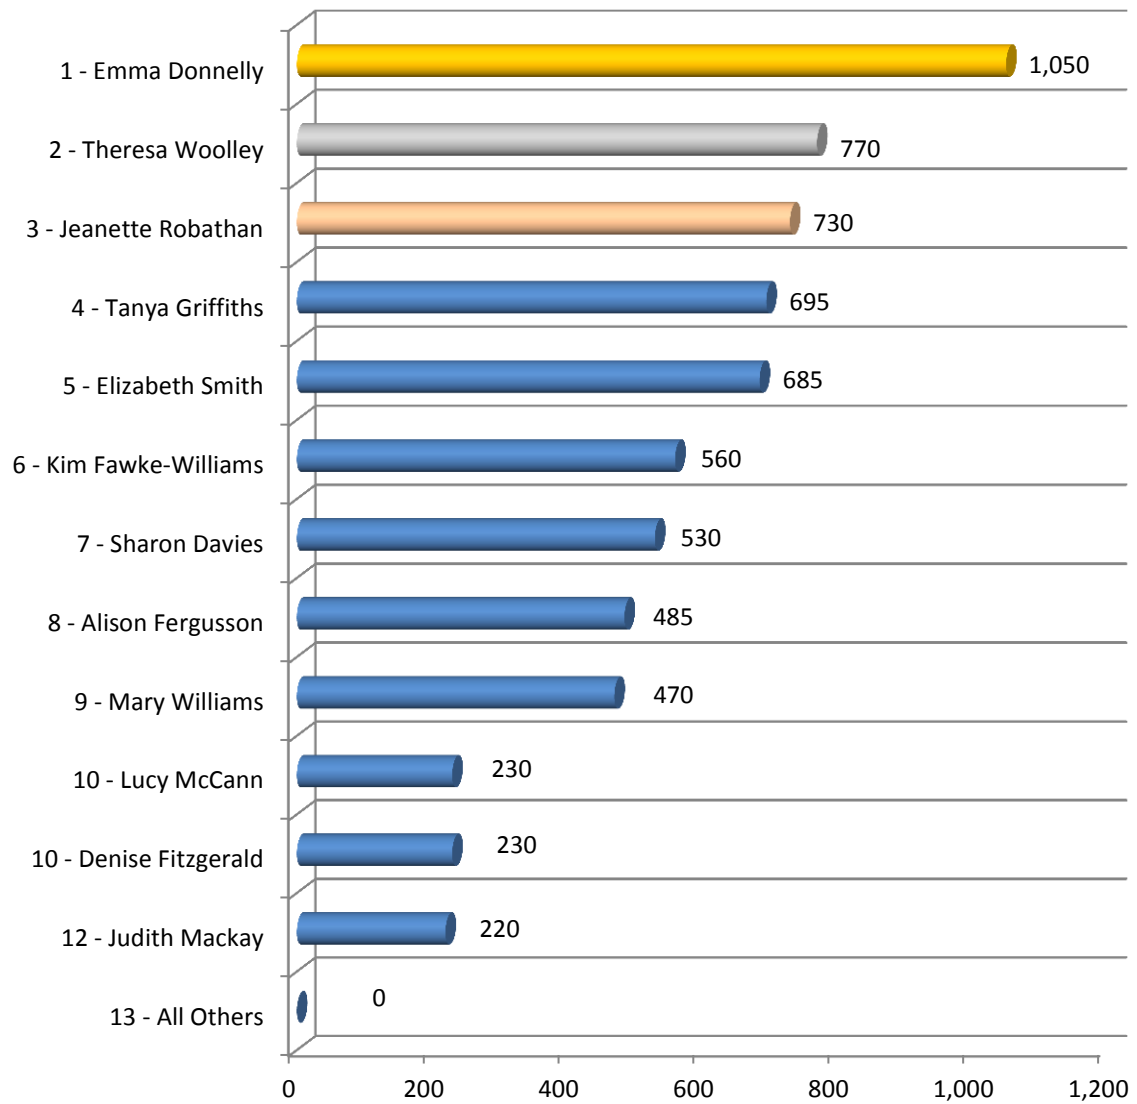

Ladies' Club Championship

Ladies' Warwickshire Road Race League

Men's Club Championship

Men's Warwickshire Road Race League