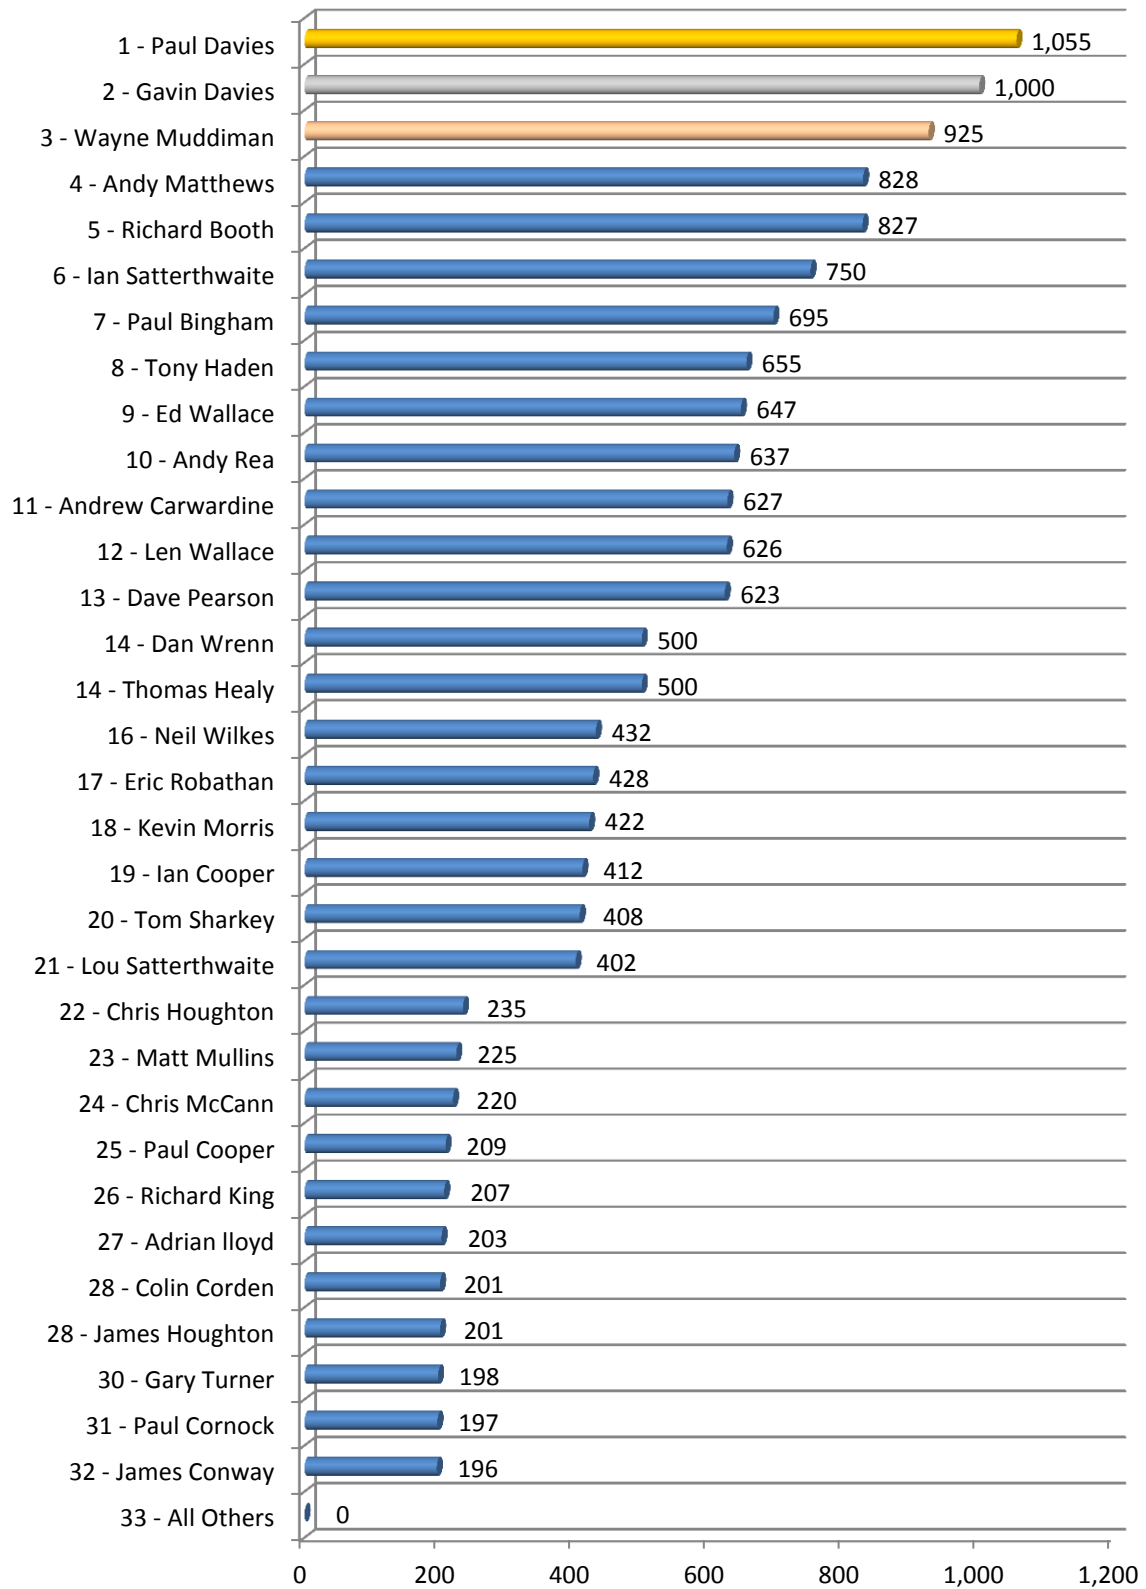

Ladies' Club Championship

Ladies' Warwickshire Road Race League

Men's Club Championship

Men's Warwickshire Road Race League