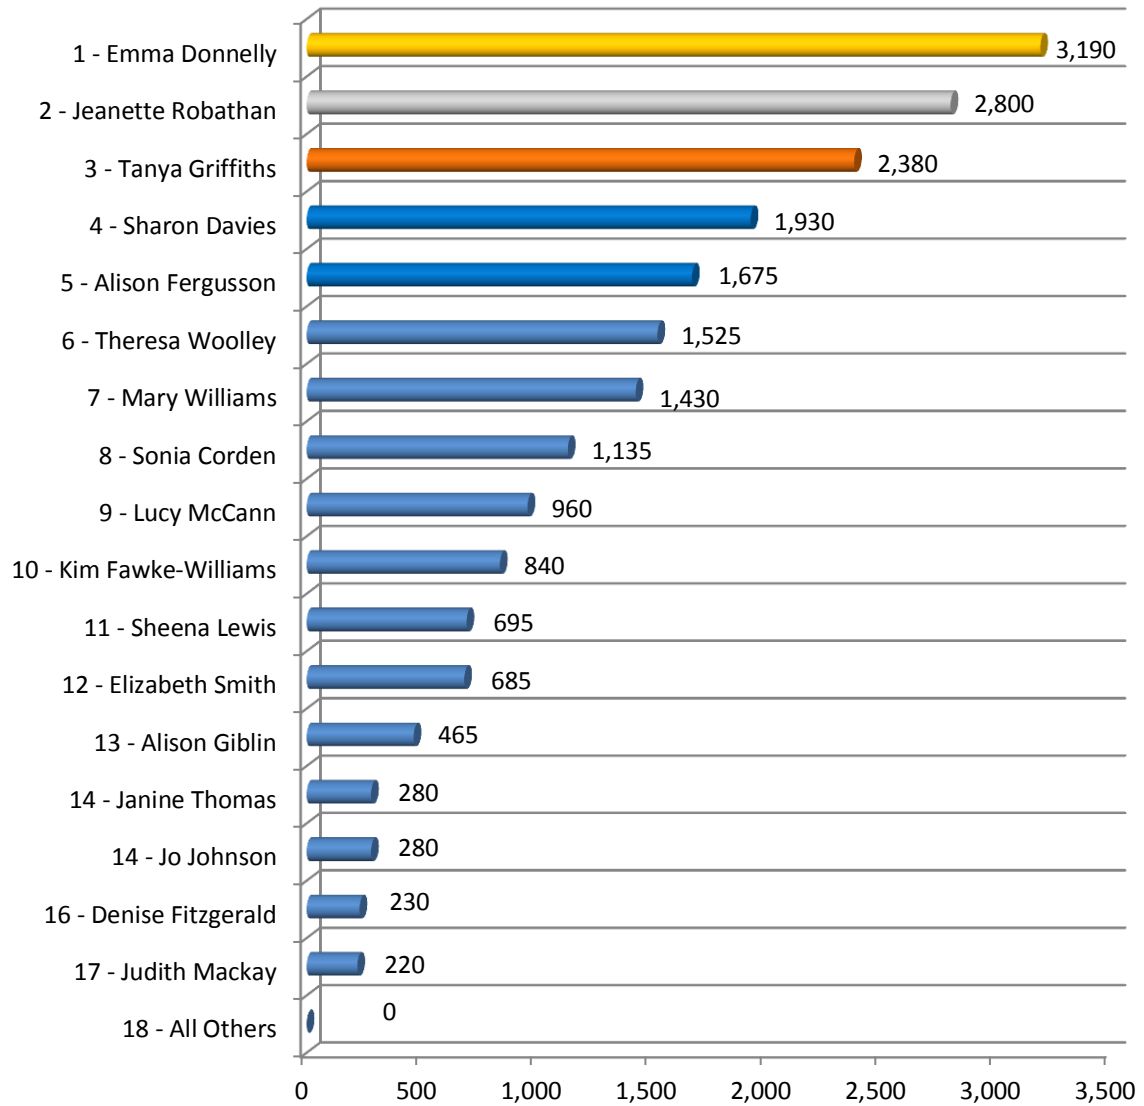

Ladies' Club Championship

Ladies' Cross Country

Ladies' Warwickshire Road Race League

Ladies' Relays

Men's Club Championship

Men's Cross Country

Men's Warwickshire Road Race League

Men's Relays