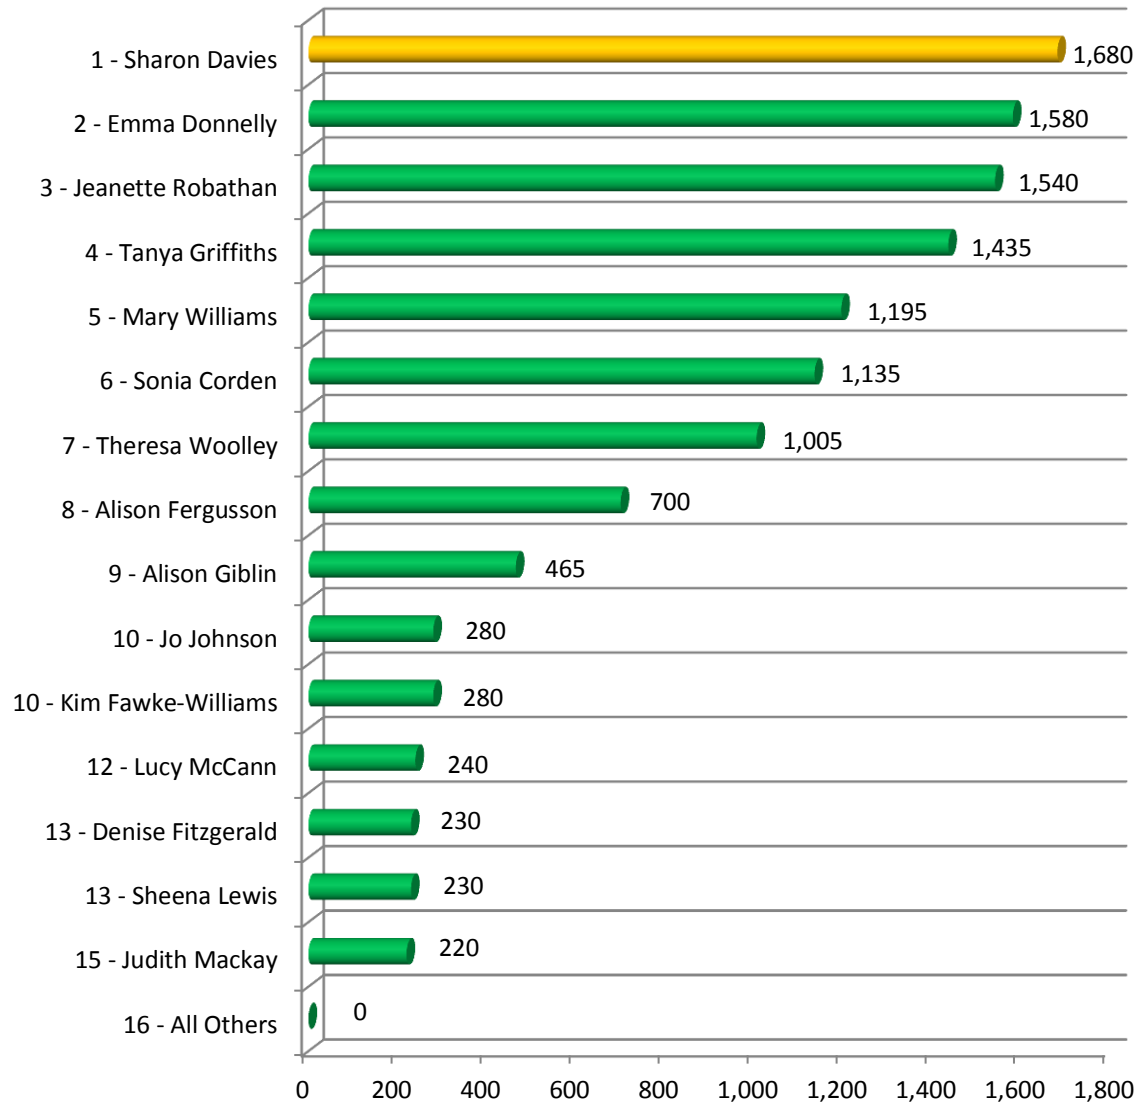

Ladies' Club Championship

Ladies' Cross Country

Ladies' Warwickshire Road Race League

Ladies' Relays

Men's Club Championship

Men's Cross Country

Men's Warwickshire Road Race League

Men's Relays