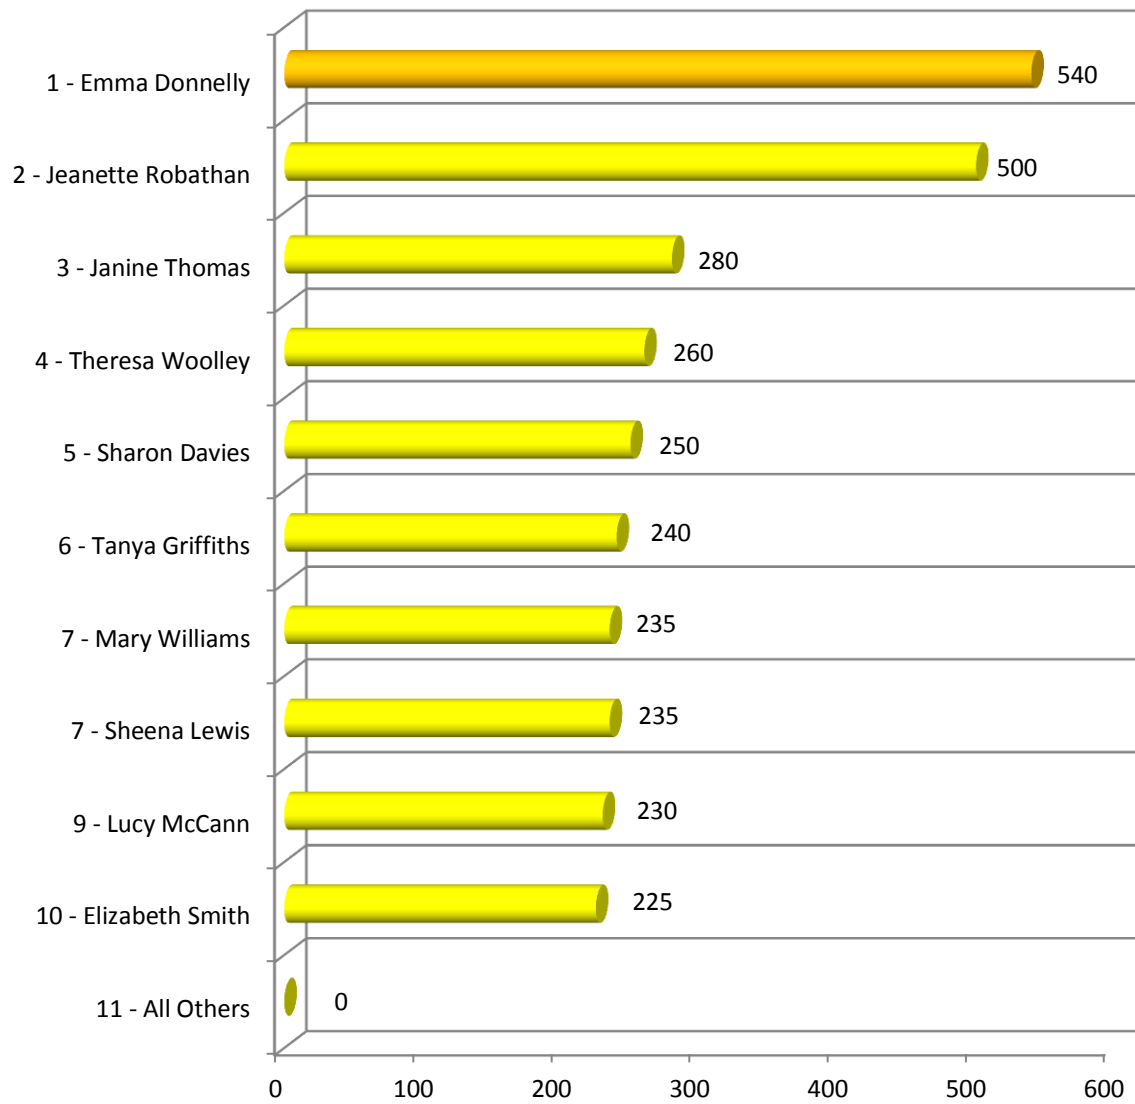

Ladies' Club Championship

Ladies' Cross Country

Ladies' Warwickshire Road Race League

Ladies' Relays

Men's Club Championship

Men's Cross Country

Men's Warwickshire Road Race League

Men's Relays