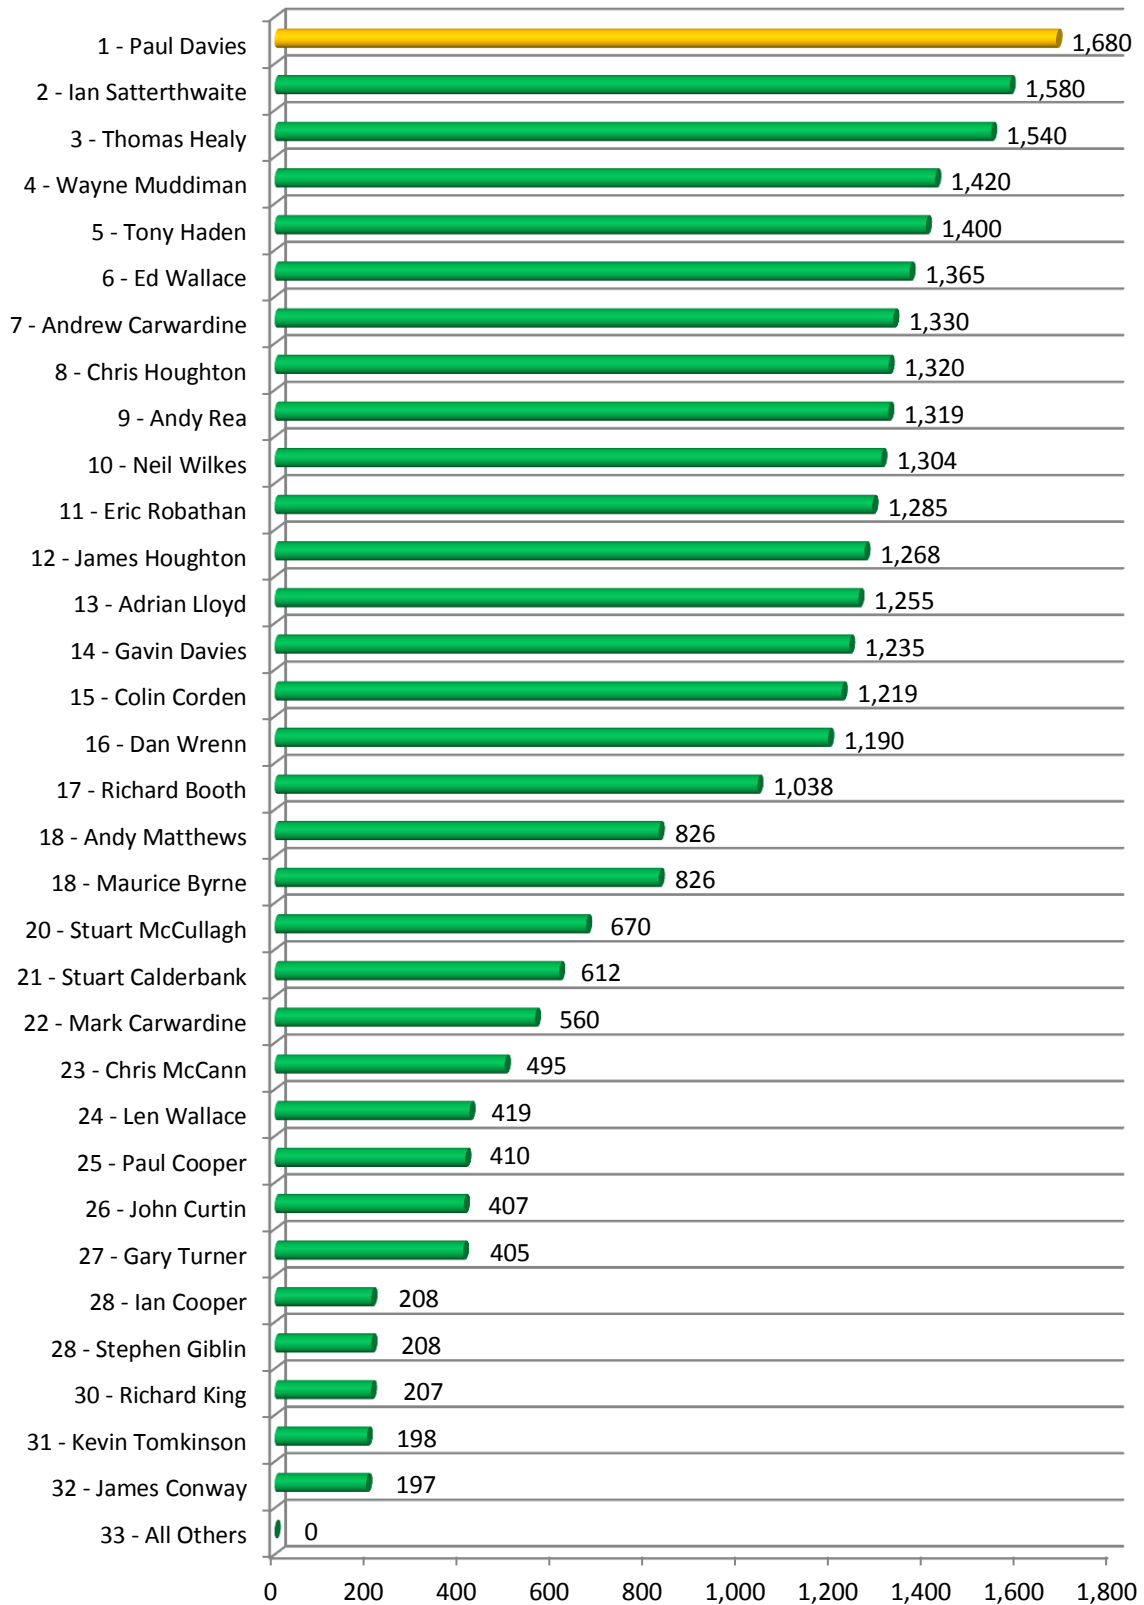

Ladies' Club Championship

Ladies' Cross Country

Ladies' Warwickshire Road Race League

Ladies' Relays

Men's Club Championship

Men's Cross Country

Men's Warwickshire Road Race League

Men's Relays