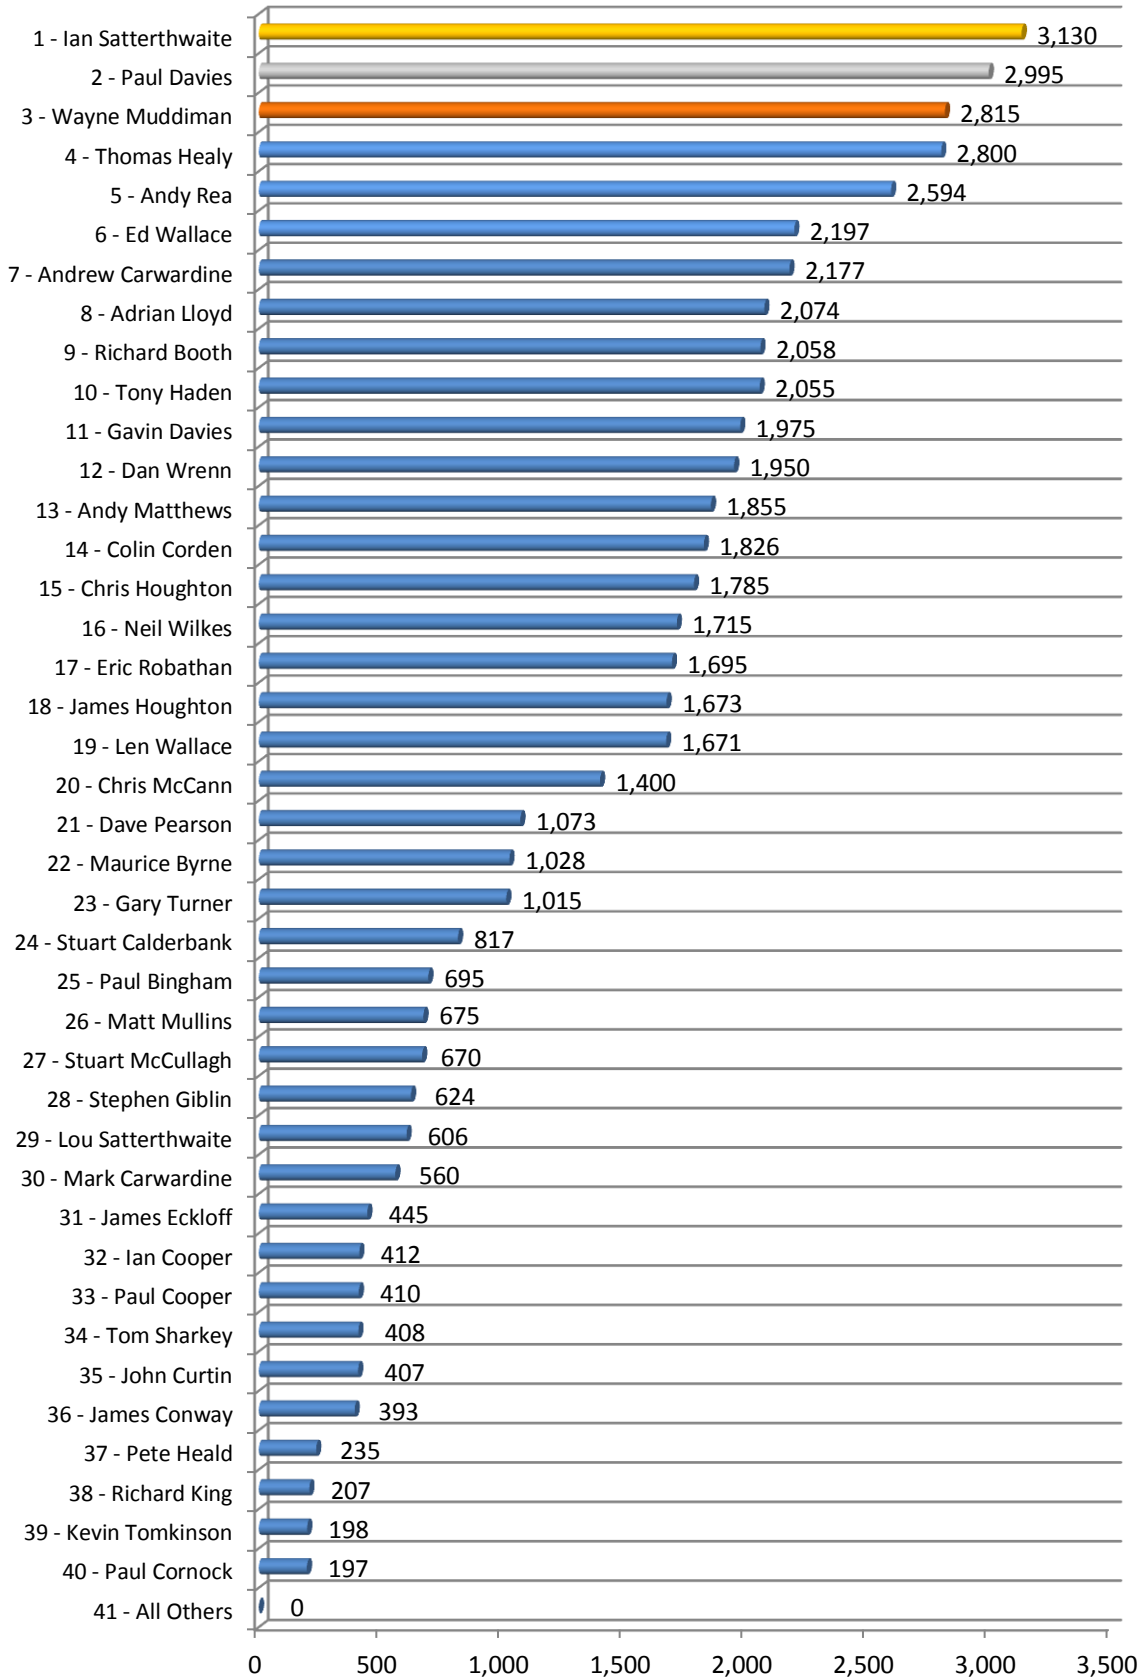

Ladies' Club Championship

Ladies' Cross Country

Ladies' Warwickshire Road Race League

Ladies' Relays

Men's Club Championship

Men's Cross Country

Men's Warwickshire Road Race League

Men's Relays