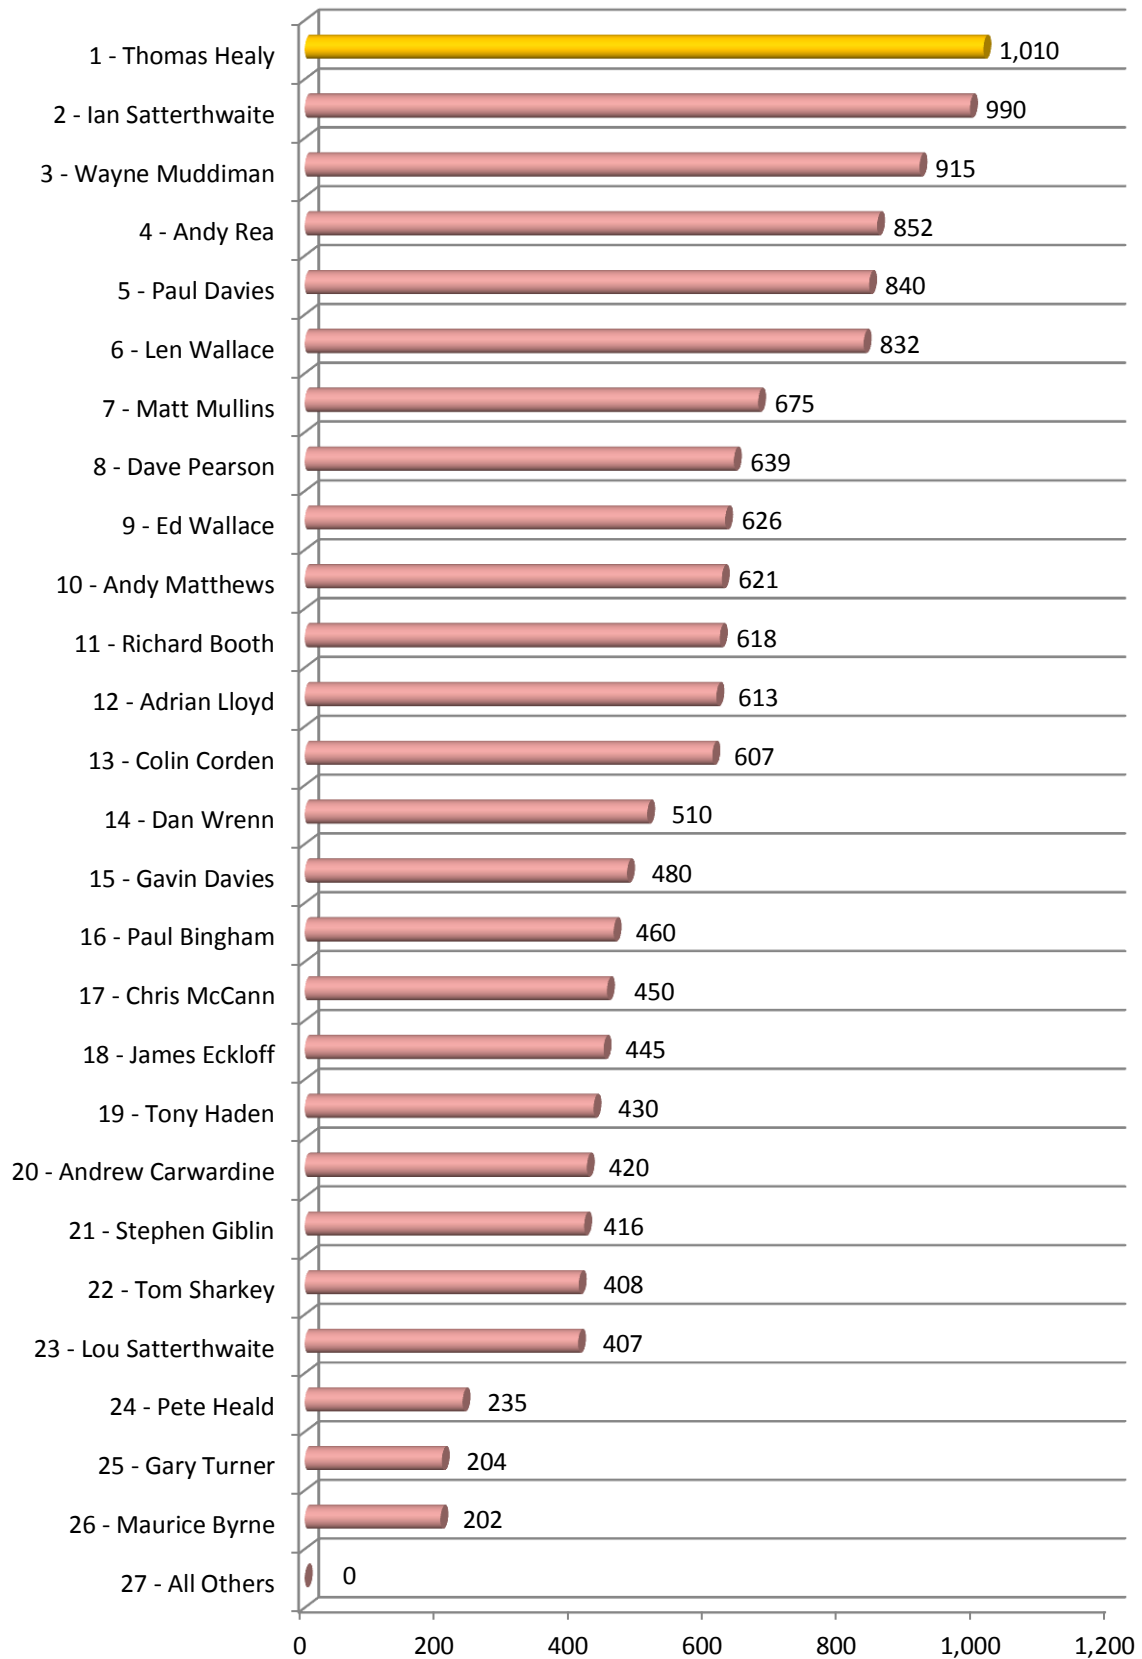

Ladies' Club Championship

Ladies' Cross Country

Ladies' Warwickshire Road Race League

Ladies' Relays

Men's Club Championship

Men's Cross Country

Men's Warwickshire Road Race League

Men's Relays