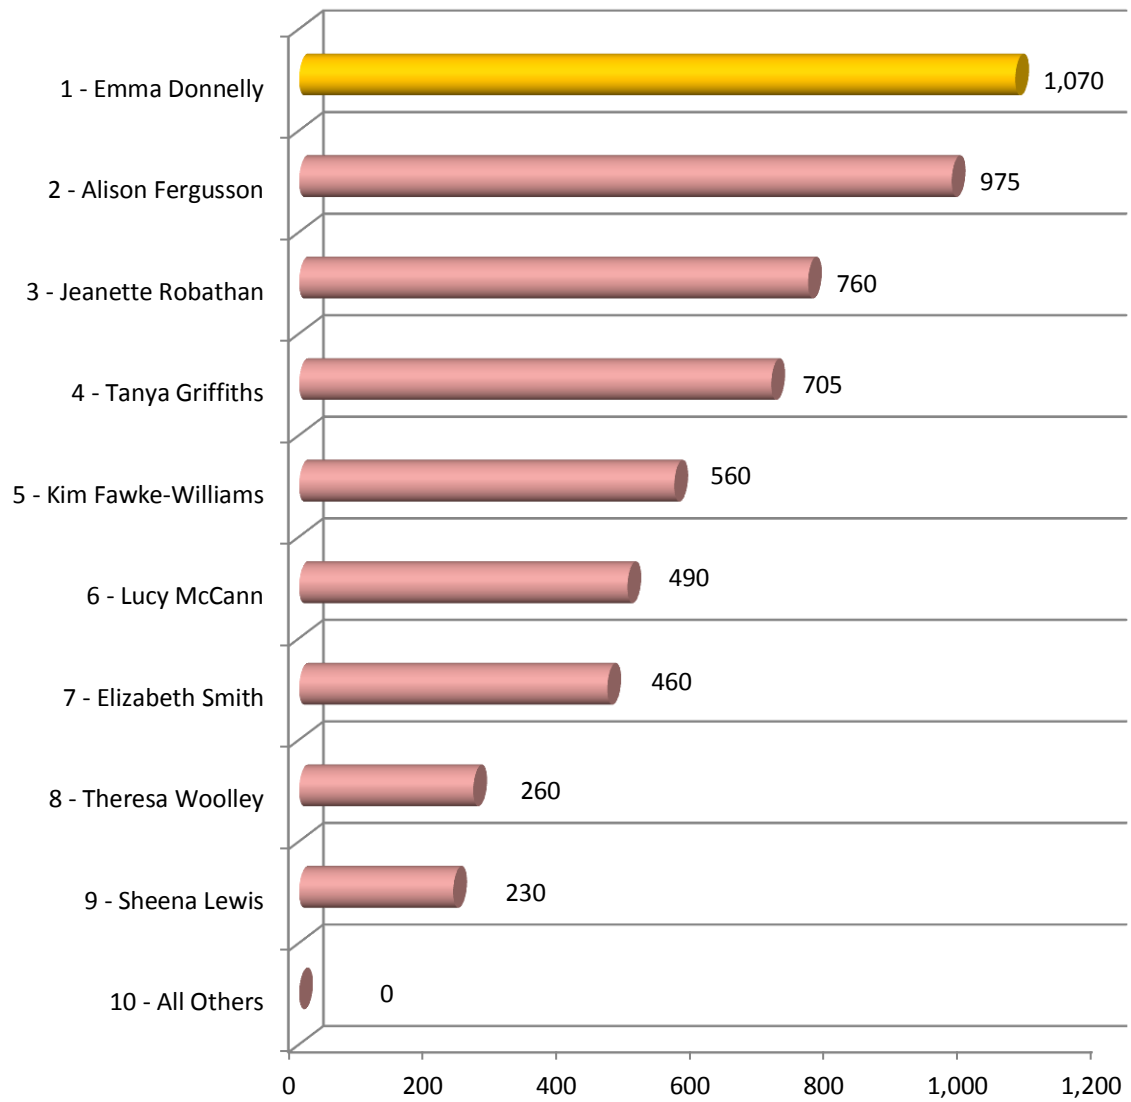

Ladies' Club Championship

Ladies' Cross Country

Ladies' Warwickshire Road Race League

Ladies' Relays

Men's Club Championship

Men's Cross Country

Men's Warwickshire Road Race League

Men's Relays